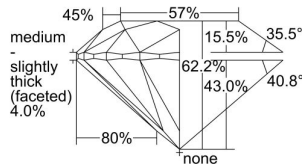

GIA®

FACSIMILE

GIA REPORT 1493802191

Verify this report at GIA.edu

GIA NATURAL DIAMOND DOSSIER®

July 02, 2024
GIA Report Number 1493802191
Shape and Cutting Style ..... Round Brilliant
Measurements ..... 5.10 - 5.13 x 3.18 mm

GRADING RESULTS

Carat Weight ..... 0.51 carat
Color Grade ..... E
Clarity Grade VS2
Cut Grade ..... Excellent

ADDITIONAL GRADING INFORMATION

Polish ..... Excellent
Symmetry ..... Excellent
Fluorescence ..... None
Clarity Characteristics ..... Cloud, Crystal
Inscription(s): GIA 1493802191

PROPORTIONS

Profile to actual proportions

GRADING SCALES

GIA COLOR SCALE	GIA CLARITY SCALE	GIA CUT SCALE	
D	FLAWLESS	EXCELLENT	
E	INTERNALLY FLAWLESS		
F		VVS₁	VERY GOOD
G	VVS₂		
H	VS₁	GOOD	
I	VS₂		
J	SI₁	FAIR	
K	SI₂		
L	I₁	POOR	
M	I₂		
N	I₃		
O			
P			
Q			
R			
S			
T			
U			
V			
W			
X			
Y			
Z