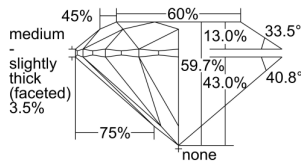

GIA®

FACSIMILE

GIA REPORT 1493810923

Verify this report at GIA.edu

GIA NATURAL DIAMOND DOSSIER®

July 02, 2024
GIA Report Number 1493810923
Shape and Cutting Style ..... Round Brilliant
Measurements ..... 5.17 - 5.19 x 3.10 mm

GRADING RESULTS

Carat Weight ..... 0.51 carat
Color Grade ..... E
Clarity Grade VS1
Cut Grade ..... Excellent

ADDITIONAL GRADING INFORMATION

Polish ..... Excellent
Symmetry ..... Excellent
Fluorescence ..... None
Clarity Characteristics ..... Needle, Pinpoint
Inscription(s): GIA 1493810923

PROPORTIONS

Profile to actual proportions

GRADING SCALES

GIA COLOR SCALE	GIA CLARITY SCALE	GIA CUT SCALE	
D	FLAWLESS	EXCELLENT	
E	INTERNALLY FLAWLESS		
F		VVS₁	VERY GOOD
G	VVS₂		
H	VS₁	GOOD	
I	VS₂		
J	SI₁	FAIR	
K	SI₂		
L	I₁	POOR	
M	I₂		
N	I₃		
O			
P			
Q			
R			
S			
T			
U			
V			
W			
X			
Y			
Z