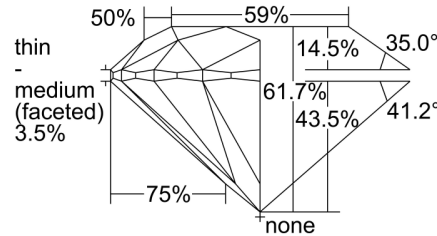

GIA NATURAL DIAMOND GRADING REPORT

July 04, 2024
 GIA Report Number 1493835936
 Shape and Cutting Style Round Brilliant
 Measurements 6.41 - 6.45 x 3.96 mm

GRADING RESULTS

Carat Weight 1.00 carat
 Color Grade I
 Clarity Grade VVS1
 Cut Grade Excellent

Profile to actual proportions

CLARITY CHARACTERISTICS

KEY TO SYMBOLS*

- Pinpoint

* Red symbols denote internal characteristics (inclusions). Green or black symbols denote external characteristics (blemishes). Diagram is an approximate representation of the diamond, and symbols shown indicate type, position, and approximate size of clarity characteristics. All clarity characteristics may not be shown. Details of finish are not shown.