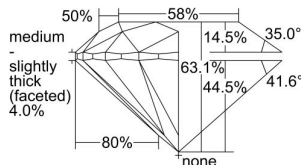

GIA®

FACSIMILE

GIA REPORT 1493837116

Verify this report at GIA.edu

GIA NATURAL DIAMOND DOSSIER®

July 05, 2024
GIA Report Number 1493837116
Shape and Cutting Style ..... Round Brilliant
Measurements ..... 5.31 - 5.37 x 3.37 mm

GRADING RESULTS

Carat Weight ..... 0.60 carat
Color Grade ..... G
Clarity Grade VS1
Cut Grade ..... Excellent

ADDITIONAL GRADING INFORMATION

Polish ..... Excellent
Symmetry ..... Very Good
Fluorescence ..... None
Clarity Characteristics..... Indented Natural, Needle, Pinpoint
Inscription(s): GIA 1493837116

PROPORTIONS

Profile to actual proportions

GRADING SCALES

GIA COLOR SCALE

COLORLESS	D
	E
	F
	G
	H
	I
	J
NEAR COLORLESS	K
	L
Faint	M
	N
	O
	P
Very Light	Q
	R
	S
	T
	U
	V
Light	W
	X
	Y
	Z

GIA CLARITY SCALE

FLAWLESS	VERY VERY SLIGHTLY INCLUDED	VS₁	VS₂	VS₁	VS₂	SL₁	SL₂	I₁	I₂	I₃		
											FLAWLESS	INTERNALLY FLAWLESS

GIA CUT SCALE

EXCELLENT
VERY GOOD
GOOD
FAIR
POOR