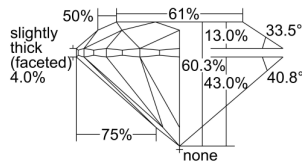

GIA®

FACSIMILE

GIA REPORT 1493841179

Verify this report at GIA.edu

GIA NATURAL DIAMOND DOSSIER®

July 05, 2024
GIA Report Number 1493841179
Shape and Cutting Style ..... Round Brilliant
Measurements ..... 5.16 - 5.18 x 3.12 mm

GRADING RESULTS

Carat Weight ..... 0.52 carat
Color Grade ..... F
Clarity Grade S11
Cut Grade ..... Excellent

ADDITIONAL GRADING INFORMATION

Polish ..... Excellent
Symmetry ..... Excellent
Fluorescence ..... None
Clarity Characteristics ..... Crystal, Feather
Inscription(s): GIA 1493841179

PROPORTIONS

Profile to actual proportions

GRADING SCALES

GIA COLOR SCALE	GIA CLARITY SCALE	GIA CUT SCALE	
D	FLAWLESS	EXCELLENT	
E	INTERNALLY FLAWLESS		
F		VVS₁	VERY GOOD
G	VVS₂		
H	VS₁	GOOD	
I	VS₂		
J	S1₁	FAIR	
K	S1₂		
L	I₁	POOR	
M	I₂		
N	I₃		
O			
P			
Q			
R			
S			
T			
U			
V			
W			
X			
Y			
Z