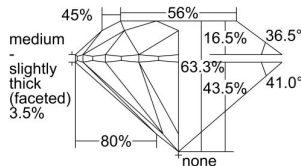

GIA®

FACSIMILE

GIA REPORT 1493847132

Verify this report at GIA.edu

GIA NATURAL DIAMOND DOSSIER®

July 08, 2024
GIA Report Number 1493847132
Shape and Cutting Style ..... Round Brilliant
Measurements ..... 4.66 - 4.68 x 2.95 mm

GRADING RESULTS

Carat Weight ..... 0.40 carat
Color Grade ..... E
Clarity Grade VS1
Cut Grade ..... Excellent

ADDITIONAL GRADING INFORMATION

Polish ..... Excellent
Symmetry ..... Excellent
Fluorescence ..... Medium Blue
Clarity Characteristics ..... Feather
Inscription(s): GIA 1493847132

PROPORTIONS

Profile to actual proportions