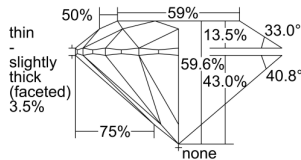

GIA®

FACSIMILE

GIA REPORT 1493847468

Verify this report at GIA.edu

GIA NATURAL DIAMOND DOSSIER®

July 05, 2024
GIA Report Number 1493847468
Shape and Cutting Style ..... Round Brilliant
Measurements ..... 4.66 - 4.67 x 2.78 mm

GRADING RESULTS

Carat Weight ..... 0.37 carat
Color Grade I
Clarity Grade VS1
Cut Grade ..... Excellent

ADDITIONAL GRADING INFORMATION

Polish ..... Excellent
Symmetry ..... Excellent
Fluorescence ..... Medium Blue
Clarity Characteristics..... Crystal, Feather, Pinpoint
Inscription(s): GIA 1493847468

PROPORTIONS

Profile to actual proportions

GRADING SCALES

GIA COLOR SCALE	GIA CLARITY SCALE	GIA CUT SCALE	
D	FLAWLESS	EXCELLENT	
E	INTERNALLY FLAWLESS		
F		VVS₁	VERY GOOD
G	VVS₂		
H	VS₁	GOOD	
I	VS₂		
J	SI₁	FAIR	
K	SI₂		
L	I₁	POOR	
M	I₂		
N	I₃		
O			
P			
Q			
R			
S			
T			
U			
V			
W			
X			
Y			
Z