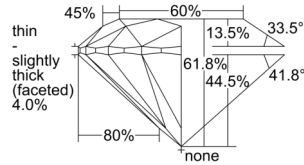

GIA®

FACSIMILE

GIA REPORT 1493850851

Verify this report at GIA.edu

GIA NATURAL DIAMOND DOSSIER®

September 05, 2024
GIA Report Number 1493850851
Shape and Cutting Style ..... Round Brilliant
Measurements ..... 4.76 - 4.79 x 2.95 mm

GRADING RESULTS

Carat Weight ..... 0.41 carat
Color Grade ..... E
Clarity Grade VS1
Cut Grade ..... Excellent

ADDITIONAL GRADING INFORMATION

Polish ..... Excellent
Symmetry ..... Excellent
Fluorescence ..... None
Clarity Characteristics..... Crystal, Cloud, Feather, Pinpoint
Inscription(s): GIA 1493850851

PROPORTIONS

Profile to actual proportions