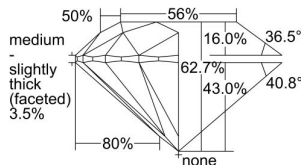

GIA®

FACSIMILE

GIA REPORT 1493852766

Verify this report at GIA.edu

GIA NATURAL DIAMOND DOSSIER®

July 08, 2024
GIA Report Number 1493852766
Shape and Cutting Style ..... Round Brilliant
Measurements ..... 4.62 - 4.65 x 2.91 mm

GRADING RESULTS

Carat Weight ..... 0.38 carat
Color Grade ..... F
Clarity Grade S11
Cut Grade ..... Excellent

ADDITIONAL GRADING INFORMATION

Polish ..... Excellent
Symmetry ..... Excellent
Fluorescence ..... None
Clarity Characteristics..... Cloud, Crystal, Feather
Inscription(s): GIA 1493852766

PROPORTIONS

Profile to actual proportions

GRADING SCALES

GIA COLOR SCALE	GIA CLARITY SCALE	GIA CUT SCALE
COLOURLESS	FLAWLESS	EXCELLENT
D	INTERNALLY FLAWLESS	
E	VVS₁	VERY GOOD
F		
G	VVS₂	
H	VS₁	GOOD
I		
J	VS₂	
K	SI₁	FAIR
L		
M	SI₂	
N	I₁	POOR
O		
P	I₂	
Q	I₃	
R		
S		
T		
U		
V		
W		
X		
Y		
Z