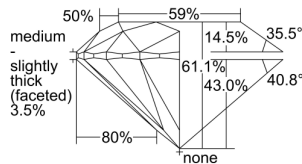

GIA®

FACSIMILE

GIA REPORT

1493857044

Verify this report at GIA.edu

GIA NATURAL DIAMOND DOSSIER®

July 08, 2024
GIA Report Number 1493857044
Shape and Cutting Style ..... Round Brilliant
Measurements ..... 5.14 - 5.18 x 3.15 mm

GRADING RESULTS

Carat Weight ..... 0.52 carat
Color Grade ..... E
Clarity Grade S11
Cut Grade ..... Excellent

ADDITIONAL GRADING INFORMATION

Polish ..... Excellent
Symmetry ..... Excellent
Fluorescence ..... None
Clarity Characteristics ..... Cloud
Inscription(s): GIA 1493857044

PROPORTIONS

Profile to actual proportions

GRADING SCALES

GIA COLOR SCALE

COLOURESS	D
	E
	F
	G
	H
	I
	J
NEAR COLOURESS	K
	L
FAIN	M
	N
	O
	P
	Q
VERY LIGHT	R
	S
	T
	U
	V
	W
	X
	Y
LIGHT	Z

GIA CLARITY SCALE

VERY VERY SLIGHTLY INCLUDED	FLAWLESS
	INTERNALLY FLAWLESS
VERY SLIGHTLY INCLUDED	VVS₁
	VVS₂
SLIGHTLY INCLUDED	VS₁
	VS₂
INCLUDED	SI₁
	SI₂
	I₁
	I₂
	I₃

GIA CUT SCALE

EXCELLENT
VERY GOOD
GOOD
FAIR
POOR