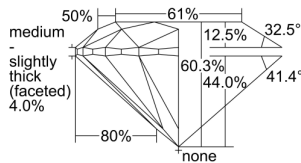

GIA®

FACSIMILE

GIA REPORT 1493858301

Verify this report at GIA.edu

GIA NATURAL DIAMOND DOSSIER®

July 08, 2024
GIA Report Number 1493858301
Shape and Cutting Style ..... Round Brilliant
Measurements ..... 4.02 - 4.04 x 2.43 mm

GRADING RESULTS

Carat Weight ..... 0.24 carat
Color Grade ..... E
Clarity Grade VS1
Cut Grade ..... Excellent

ADDITIONAL GRADING INFORMATION

Polish ..... Excellent
Symmetry ..... Excellent
Fluorescence ..... None
Clarity Characteristics..... Crystal, Cloud, Pinpoint
Inscription(s): GIA 1493858301

PROPORTIONS

Profile to actual proportions

GRADING SCALES

GIA COLOR SCALE	GIA CLARITY SCALE	GIA CUT SCALE
D	FLAWLESS	EXCELLENT
E	FLAWLESS	
F	INTERNALLY FLAWLESS	VERY GOOD
G	FLAWLESS	
H	VVS₁	GOOD
I	VVS₂	
J	VS₁	FAIR
K	VS₂	
L	SI₁	POOR
M	SI₂	
N	I₁	
O	I₂	
P	I₃	
Q		
R		
S		
T		
U		
V		
W		
X		
Y		
Z