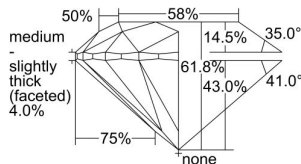

GIA®

FACSIMILE

GIA REPORT 1493872714

Verify this report at GIA.edu

GIA NATURAL DIAMOND DOSSIER®

July 10, 2024
GIA Report Number 1493872714
Shape and Cutting Style ..... Round Brilliant
Measurements ..... 4.29 - 4.31 x 2.66 mm

GRADING RESULTS

Carat Weight ..... 0.30 carat
Color Grade I
Clarity Grade S11
Cut Grade ..... Excellent

ADDITIONAL GRADING INFORMATION

Polish ..... Excellent
Symmetry ..... Excellent
Fluorescence ..... None
Clarity Characteristics ..... Cloud
Inscription(s): GIA 1493872714

PROPORTIONS

Profile to actual proportions

GRADING SCALES

GIA COLOR SCALE	GIA CLARITY SCALE	GIA CUT SCALE	
D	FLAWLESS	EXCELLENT	
E	INTERNALLY FLAWLESS		
F		VVS₁	VERY GOOD
G	VVS₂		
H	VS₁	GOOD	
I	VS₂		
J	S1₁	FAIR	
K	S1₂		
L	I₁	POOR	
M	I₂		
N	I₃		
O			
P			
Q			
R			
S			
T			
U			
V			
W			
X			
Y			
Z