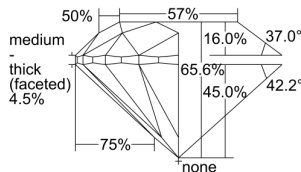

GIA®

FACSIMILE

GIA REPORT 1493878841

Verify this report at GIA.edu

GIA NATURAL DIAMOND DOSSIER®

July 11, 2024
GIA Report Number **1493878841**
Shape and Cutting Style ..... **Round Brilliant**
Measurements ..... **5.53 - 5.55 x 3.63 mm**

GRADING RESULTS

Carat Weight ..... **0.70 carat**
Color Grade ..... **G**
Clarity Grade **S11**
Cut Grade ..... **Good**

ADDITIONAL GRADING INFORMATION

Polish ..... **Excellent**
Symmetry ..... **Excellent**
Fluorescence ..... **Faint**
Clarity Characteristics..... **Cloud, Crystal, Feather**
Inscription(s): **GIA 1493878841**

PROPORTIONS

Profile to actual proportions

GRADING SCALES

GIA COLOR SCALE	GIA CLARITY SCALE	GIA CUT SCALE
COLOURLESS	FLAWLESS	EXCELLENT
D	FLAWLESS	
E	INTERNALLY FLAWLESS	VERY GOOD
F	VVS₁	
G	VVS₂	
H	VS₁	GOOD
I	VS₂	
J	S1₁	FAIR
K	S1₂	
L	I₁	POOR
M	I₂	
N	I₃	
O		
P		
VERY LIGHT		
Q		
R		
S		
T		
U		
V		
W		
X		
Y		
Z