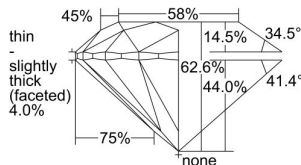

GIA®

FACSIMILE

GIA REPORT 1493888991

Verify this report at GIA.edu

GIA NATURAL DIAMOND DOSSIER®

July 11, 2024
GIA Report Number 1493888991
Shape and Cutting Style ..... Round Brilliant
Measurements ..... 5.88 - 5.93 x 3.70 mm

GRADING RESULTS

Carat Weight ..... 0.80 carat
Color Grade ..... F
Clarity Grade S11
Cut Grade ..... Excellent

ADDITIONAL GRADING INFORMATION

Polish ..... Excellent
Symmetry ..... Excellent
Fluorescence ..... None
Clarity Characteristics ..... Crystal, Feather
Inscription(s): GIA 1493888991

PROPORTIONS

Profile to actual proportions