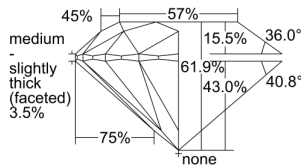

GIA®

FACSIMILE

GIA REPORT 1493904741

Verify this report at GIA.edu

GIA NATURAL DIAMOND DOSSIER®

July 11, 2024
GIA Report Number 1493904741
Shape and Cutting Style ..... Round Brilliant
Measurements ..... 4.30 - 4.31 x 2.67 mm

GRADING RESULTS

Carat Weight ..... 0.30 carat
Color Grade ..... G
Clarity Grade S11
Cut Grade ..... Excellent

ADDITIONAL GRADING INFORMATION

Polish ..... Excellent
Symmetry ..... Excellent
Fluorescence ..... None
Clarity Characteristics ..... Cloud, Feather
Inscription(s): GIA 1493904741

PROPORTIONS

Profile to actual proportions