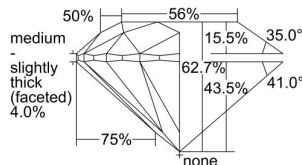

GIA®

FACSIMILE

GIA REPORT 1493910844

Verify this report at GIA.edu

GIA NATURAL DIAMOND DOSSIER®

July 18, 2024
GIA Report Number 1493910844
Shape and Cutting Style ..... Round Brilliant
Measurements ..... 4.80 - 4.83 x 3.02 mm

GRADING RESULTS

Carat Weight ..... 0.43 carat
Color Grade ..... G
Clarity Grade VS1
Cut Grade ..... Excellent

ADDITIONAL GRADING INFORMATION

Polish ..... Very Good
Symmetry ..... Excellent
Fluorescence ..... Medium Blue
Clarity Characteristics ..... Crystal
Inscription(s): GIA 1493910844

PROPORTIONS

Profile to actual proportions