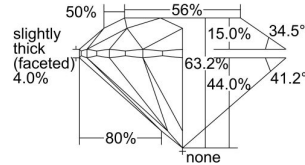

GIA®

FACSIMILE

GIA REPORT 1493912161

Verify this report at GIA.edu

GIA NATURAL DIAMOND DOSSIER®

July 16, 2024
GIA Report Number 1493912161
Shape and Cutting Style ..... Round Brilliant
Measurements ..... 5.34 - 5.38 x 3.39 mm

GRADING RESULTS

Carat Weight ..... 0.60 carat
Color Grade ..... G
Clarity Grade VS1
Cut Grade ..... Excellent

ADDITIONAL GRADING INFORMATION

Polish ..... Excellent
Symmetry ..... Excellent
Fluorescence ..... None
Clarity Characteristics..... Cloud, Indented Natural, Pinpoint
Inscription(s): GIA 1493912161

PROPORTIONS

Profile to actual proportions

GRADING SCALES

GIA COLOR SCALE

COLORED	D
	E
	F
	G
	H
	I
	J
NEAR COLORLESS	K
	L
	M
	N
	O
	P
	Q
	R
	S
	T
	U
	V
	W
	X
	Y
	Z

GIA CLARITY SCALE

FLAWLESS
INTERNALLY FLAWLESS
VERY VERY SLIGHTLY INCLUDED
VVS₁
VVS₂
VERY SLIGHTLY INCLUDED
VS₁
VS₂
SLIGHTLY INCLUDED
SI₁
SI₂
INCLUDED
I₁
I₂
I₃

GIA CUT SCALE

EXCELLENT
VERY GOOD
GOOD
FAIR
POOR