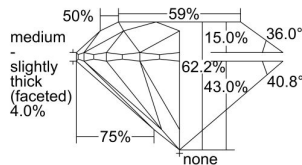

GIA®

FACSIMILE

GIA REPORT 1493929377

Verify this report at GIA.edu

GIA NATURAL DIAMOND DOSSIER®

July 15, 2024
GIA Report Number 1493929377
Shape and Cutting Style ..... Round Brilliant
Measurements ..... 4.39 - 4.43 x 2.74 mm

GRADING RESULTS

Carat Weight ..... 0.33 carat
Color Grade ..... E
Clarity Grade VS2
Cut Grade ..... Excellent

ADDITIONAL GRADING INFORMATION

Polish ..... Excellent
Symmetry ..... Excellent
Fluorescence ..... Medium Blue
Clarity Characteristics ..... Crystal, Cloud
Inscription(s): GIA 1493929377

PROPORTIONS

Profile to actual proportions

GRADING SCALES

GIA COLOR SCALE	GIA CLARITY SCALE	GIA CUT SCALE
D	FLAWLESS	EXCELLENT
E	FLAWLESS	
F	INTERNALLY FLAWLESS	VERY GOOD
G	FLAWLESS	
H	VVS₁	GOOD
I	VVS₂	
J	VS₁	FAIR
K	VS₂	
L	SI₁	POOR
M	SI₂	
N	I₁	
O	I₂	
P	I₃	
Q		
R		
S		
T		
U		
V		
W		
X		
Y		
Z