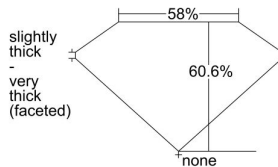

GIA®

FACSIMILE

GIA REPORT 1493930359

Verify this report at GIA.edu

GIA NATURAL DIAMOND DOSSIER®

July 19, 2024
GIA Report Number 1493930359
Shape and Cutting Style ..... Marquise Brilliant
Measurements ..... 7.62 x 4.32 x 2.62 mm

GRADING RESULTS

Carat Weight ..... 0.50 carat
Color Grade ..... J
Clarity Grade VVS1

ADDITIONAL GRADING INFORMATION

Polish ..... Excellent
Symmetry ..... Very Good
Fluorescence ..... None
Clarity Characteristics ..... Pinpoint
Inscription(s): GIA 1493930359

PROPORTIONS

Profile not to actual proportions

GRADING SCALES

GIA COLOR SCALE		GIA CLARITY SCALE			
COLORLESS	D	VERY VERY SLIGHTLY INCLUDED	FLAWLESS		
	E		INTERNALLY FLAWLESS		
	F	VERY SLIGHTLY INCLUDED	VVS₁		
	G		VVS₂		
	H		VS₁		
	NEAR COLORLESS	I	SLIGHTLY INCLUDED	VS₂	
		J		SI₁	
		FAINT	K	INCLUDED	SI₂
			L		I₁
			M		I₂
N			I₃		
VERT LIGHT	O	LIGHT			
	P				
	Q				
	R				
	S				
	T				
LIGHT	U				
	V				
	W				
	X				
Y					
Z