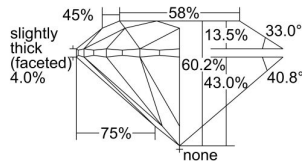

GIA®

FACSIMILE

GIA REPORT

1493933140

Verify this report at GIA.edu

GIA NATURAL DIAMOND DOSSIER®

July 16, 2024
GIA Report Number 1493933140
Shape and Cutting Style ..... Round Brilliant
Measurements ..... 4.39 - 4.41 x 2.65 mm

GRADING RESULTS

Carat Weight ..... 0.31 carat
Color Grade ..... G
Clarity Grade S11
Cut Grade ..... Excellent

ADDITIONAL GRADING INFORMATION

Polish ..... Excellent
Symmetry ..... Excellent
Fluorescence ..... None
Clarity Characteristics..... Crystal, Cloud, Feather
Inscription(s): GIA 1493933140

PROPORTIONS

Profile to actual proportions

GRADING SCALES

GIA COLOR SCALE	GIA CLARITY SCALE	GIA CUT SCALE	
D	FLAWLESS	EXCELLENT	
E	INTERNALLY FLAWLESS		
F		VVS₁	VERY GOOD
G	VVS₂		
H	VS₁	GOOD	
I	VS₂		
J	S1₁	FAIR	
K	S1₂		
L	I₁	POOR	
M	I₂		
N	I₃		
O			
P			
Q			
R			
S			
T			
U			
V			
W			
X			
Y			
Z