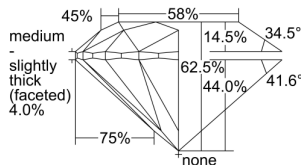

GIA®

FACSIMILE

GIA REPORT 1493936770

Verify this report at GIA.edu

GIA NATURAL DIAMOND DOSSIER®

July 18, 2024
GIA Report Number 1493936770
Shape and Cutting Style ..... Round Brilliant
Measurements ..... 6.17 - 6.19 x 3.86 mm

GRADING RESULTS

Carat Weight ..... 0.91 carat
Color Grade ..... G
Clarity Grade S11
Cut Grade ..... Excellent

ADDITIONAL GRADING INFORMATION

Polish ..... Excellent
Symmetry ..... Excellent
Fluorescence ..... None
Clarity Characteristics ..... Crystal, Feather
Inscription(s): GIA 1493936770

PROPORTIONS

Profile to actual proportions

GRADING SCALES

GIA COLOR SCALE	GIA CLARITY SCALE	GIA CUT SCALE	
D	FLAWLESS	EXCELLENT	
E	INTERNALLY FLAWLESS		
F		VVS₁	VERY GOOD
G	VVS₂		
H	VS₁	GOOD	
I	VS₂		
J	S1₁	FAIR	
K	S1₂		
L	I₁	POOR	
M	I₂		
N	I₃		
O			
P			
Q			
R			
S			
T			
U			
V			
W			
X			
Y			
Z