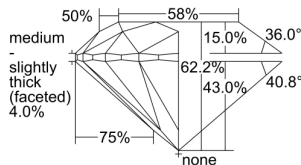

GIA®

FACSIMILE

GIA REPORT 1493942376

Verify this report at GIA.edu

GIA NATURAL DIAMOND DOSSIER®

July 17, 2024
GIA Report Number 1493942376
Shape and Cutting Style ..... Round Brilliant
Measurements ..... 4.57 - 4.59 x 2.85 mm

GRADING RESULTS

Carat Weight ..... 0.37 carat
Color Grade ..... F
Clarity Grade S11
Cut Grade ..... Excellent

ADDITIONAL GRADING INFORMATION

Polish ..... Excellent
Symmetry ..... Excellent
Fluorescence ..... None
Clarity Characteristics..... Cloud, Feather, Crystal
Inscription(s): GIA 1493942376

PROPORTIONS

Profile to actual proportions

GRADING SCALES

GIA COLOR SCALE	GIA CLARITY SCALE	GIA CUT SCALE	
D	FLAWLESS	EXCELLENT	
E	INTERNALLY FLAWLESS		
F		VVS₁	VERY GOOD
G	VVS₂		
H	VS₁	GOOD	
I	VS₂		
J	S1₁	FAIR	
K	S1₂		
L	I₁	POOR	
M	I₂		
N	I₃		
O			
P			
Q			
R			
S			
T			
U			
V			
W			
X			
Y			
Z