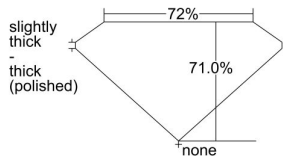

GIA®

FACSIMILE

GIA REPORT 1493949480

Verify this report at GIA.edu

GIA NATURAL DIAMOND DOSSIER®

July 17, 2024
GIA Report Number 1493949480
Shape and Cutting Style ..... Square Modified Brilliant
Measurements ..... 4.48 x 4.43 x 3.15 mm

GRADING RESULTS

Carat Weight ..... 0.55 carat
Color Grade ..... G
Clarity Grade VVS1

ADDITIONAL GRADING INFORMATION

Polish ..... Excellent
Symmetry ..... Very Good
Fluorescence ..... None
Clarity Characteristics ..... Pinpoint
Inscription(s): GIA 1493949480

PROPORTIONS

Profile not to actual proportions

GRADING SCALES

GIA COLOR SCALE		GIA CLARITY SCALE			
COLORLESS	D	VERY VERY SLIGHTLY INCLUDED	FLAWLESS		
	E		INTERNALLY FLAWLESS		
	F		VVS₁		
	G		VVS₂		
	NEAR COLORLESS	H	VERY SLIGHTLY INCLUDED	VS₁	
		I		VS₂	
		FAINT	J	SLIGHTLY INCLUDED	S₁
			K		S₂
	L		I₁		
	VERY LIGHT		M	INCLUDED	I₂
N			I₃		
O					
P					
LIGHT	Q				
	R				
	S				
	T				
	U				
	Z