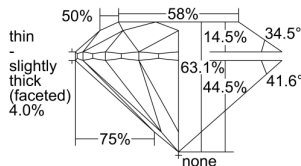

GIA®

FACSIMILE

GIA REPORT 1493954571

Verify this report at GIA.edu

GIA NATURAL DIAMOND DOSSIER®

July 18, 2024
GIA Report Number 1493954571
Shape and Cutting Style ..... Round Brilliant
Measurements ..... 4.85 - 4.88 x 3.07 mm

GRADING RESULTS

Carat Weight ..... 0.45 carat
Color Grade I
Clarity Grade VS1
Cut Grade ..... Excellent

ADDITIONAL GRADING INFORMATION

Polish ..... Excellent
Symmetry ..... Excellent
Fluorescence ..... Medium Blue
Clarity Characteristics..... Crystal, Indented Natural, Cloud
Inscription(s): GIA 1493954571

PROPORTIONS

Profile to actual proportions