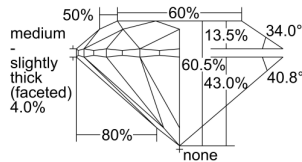

GIA®

FACSIMILE

GIA REPORT 1493958965

Verify this report at GIA.edu

GIA NATURAL DIAMOND DOSSIER®

July 18, 2024
GIA Report Number 1493958965
Shape and Cutting Style ..... Round Brilliant
Measurements ..... 5.00 - 5.02 x 3.03 mm

GRADING RESULTS

Carat Weight ..... 0.47 carat
Color Grade ..... F
Clarity Grade S11
Cut Grade ..... Excellent

ADDITIONAL GRADING INFORMATION

Polish ..... Excellent
Symmetry ..... Excellent
Fluorescence ..... Faint
Clarity Characteristics..... Crystal, Cloud, Feather
Inscription(s): GIA 1493958965

PROPORTIONS

Profile to actual proportions

GRADING SCALES

GIA COLOR SCALE

COLOREDNESS	D
	E
	F
	G
	H
	I
	J
NEAR COLORLESS	K
	L
	M
	N
	O
	P
	Q
	R
	S
	T
	U
	V
	W
	X
	Y
	Z

GIA CLARITY SCALE

VERY VERY SLIGHTLY INCLUDED	FLAWLESS
	INTERNALLY FLAWLESS
VERY SLIGHTLY INCLUDED	VVS₁
	VVS₂
SLIGHTLY INCLUDED	VS₁
	VS₂
INCLUDED	SI₁
	SI₂
	I₁
	I₂
	I₃

GIA CUT SCALE

EXCELLENT
VERY GOOD
GOOD
FAIR
POOR