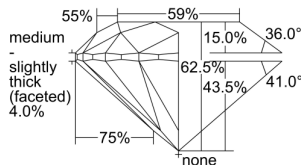

GIA®

FACSIMILE

GIA REPORT

1493964164

Verify this report at GIA.edu

GIA NATURAL DIAMOND DOSSIER®

July 18, 2024

GIA Report Number 1493964164

Shape and Cutting Style ..... Round Brilliant

Measurements ..... 5.68 - 5.71 x 3.56 mm

GRADING RESULTS

Carat Weight ..... 0.72 carat

Color Grade ..... H

Clarity Grade VS1

Cut Grade ..... Excellent

ADDITIONAL GRADING INFORMATION

Polish ..... Excellent

Symmetry ..... Excellent

Fluorescence ..... None

Clarity Characteristics..... Crystal, Cloud, Pinpoint

Inscription(s): GIA 1493964164

PROPORTIONS

Profile to actual proportions

GRADING SCALES

GIA COLOR SCALE

COLORLESS	D
	E
	F
	G
	H
	I
	J
NEAR COLORLESS	K
	L
	M
	N
	O
	P
	Q
	R
	S
	T
	U
	V
	W
	X
	Y
LIGHT	Z

GIA CLARITY SCALE

FLAWLESS	VERY VERY SLIGHTLY INCLUDED	VVS₁	
			VVS₂
INTERNALLY FLAWLESS	VERY SLIGHTLY INCLUDED	VS₁	
		VS₂	
SLIGHTLY INCLUDED	INCLUDED	SI₁	
		SI₂	
I₁	I₂	I₃	

GIA CUT SCALE

EXCELLENT
VERY GOOD
GOOD
FAIR
POOR