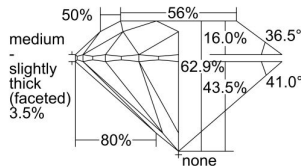

GIA®

FACSIMILE

GIA REPORT 1493974646

Verify this report at GIA.edu

GIA NATURAL DIAMOND DOSSIER®

July 22, 2024
GIA Report Number 1493974646
Shape and Cutting Style ..... Round Brilliant
Measurements ..... 5.34 - 5.38 x 3.37 mm

GRADING RESULTS

Carat Weight ..... 0.60 carat
Color Grade ..... E
Clarity Grade VS1
Cut Grade ..... Excellent

ADDITIONAL GRADING INFORMATION

Polish ..... Excellent
Symmetry ..... Very Good
Fluorescence ..... None
Clarity Characteristics ..... Cloud
Inscription(s): GIA 1493974646

PROPORTIONS

Profile to actual proportions

GRADING SCALES

GIA COLOR SCALE	GIA CLARITY SCALE	GIA CUT SCALE	
D	FLAWLESS	EXCELLENT	
E	INTERNALLY FLAWLESS		
F		VVS₁	VERY GOOD
G	VVS₂		
H	VS₁	GOOD	
I	VS₂		
J	SI₁	FAIR	
K	SI₂		
L	I₁	POOR	
M	I₂		
N	I₃		
O			
P			
Q			
R			
S			
T			
U			
V			
W			
X			
Y			
Z