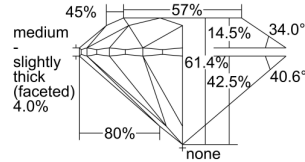

GIA®

FACSIMILE

GIA REPORT 1493977514

Verify this report at GIA.edu

GIA NATURAL DIAMOND DOSSIER®

July 24, 2024
GIA Report Number 1493977514
Shape and Cutting Style ..... Round Brilliant
Measurements ..... 4.73 - 4.77 x 2.92 mm

GRADING RESULTS

Carat Weight ..... 0.40 carat
Color Grade ..... D
Clarity Grade VS1
Cut Grade ..... Excellent

ADDITIONAL GRADING INFORMATION

Polish ..... Excellent
Symmetry ..... Excellent
Fluorescence ..... Medium Blue
Clarity Characteristics ..... Cloud, Pinpoint
Inscription(s): GIA 1493977514

PROPORTIONS

Profile to actual proportions

GRADING SCALES

GIA COLOR SCALE	GIA CLARITY SCALE	GIA CUT SCALE
COLOURLESS	FLAWLESS	EXCELLENT
D	FLAWLESS	
E	FLAWLESS	VERY GOOD
F	FLAWLESS	
G	FLAWLESS	
H	FLAWLESS	
NEAR COLOURLESS	VVS₁	GOOD
I	VVS₂	
J	VS₁	FAIR
K	VS₂	
L	SI₁	
M	SI₂	POOR
N	I₁	
O	I₂	
P	I₃	
VERY LIGHT		
Q		
R		
S		
T		
U		
V		
W		
X		
Y		
Z