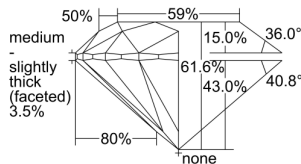

GIA®

FACSIMILE

GIA REPORT 1493979321

Verify this report at GIA.edu

GIA NATURAL DIAMOND DOSSIER®

July 22, 2024
GIA Report Number 1493979321
Shape and Cutting Style ..... Round Brilliant
Measurements ..... 4.44 - 4.46 x 2.74 mm

GRADING RESULTS

Carat Weight ..... 0.33 carat
Color Grade ..... D
Clarity Grade S11
Cut Grade ..... Excellent

ADDITIONAL GRADING INFORMATION

Polish ..... Excellent
Symmetry ..... Excellent
Fluorescence ..... None
Clarity Characteristics ..... Cloud
Inscription(s): GIA 1493979321

PROPORTIONS

Profile to actual proportions

GRADING SCALES

GIA COLOR SCALE	GIA CLARITY SCALE	GIA CUT SCALE	
D	FLAWLESS	EXCELLENT	
E	INTERNALLY FLAWLESS		
F		VVS₁	VERY GOOD
G	VVS₂		
H	VS₁	GOOD	
I	VS₂		
J	S1₁	FAIR	
K	S1₂		
L	I₁	POOR	
M	I₂		
N	I₃		
O			
P			
Q			
R			
S			
T			
U			
V			
W			
X			
Y			
Z