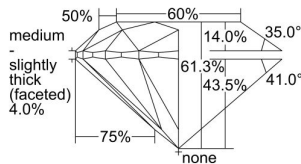

GIA®

FACSIMILE

GIA REPORT 1495009949

Verify this report at GIA.edu

GIA NATURAL DIAMOND DOSSIER®

April 10, 2024
GIA Report Number 1495009949
Shape and Cutting Style ..... Round Brilliant
Measurements ..... 5.07 - 5.10 x 3.12 mm

GRADING RESULTS

Carat Weight ..... 0.50 carat
Color Grade ..... D
Clarity Grade S11
Cut Grade ..... Excellent

ADDITIONAL GRADING INFORMATION

Polish ..... Excellent
Symmetry ..... Excellent
Fluorescence ..... None
Clarity Characteristics ..... Cloud, Crystal
Inscription(s): GIA 1495009949

PROPORTIONS

Profile to actual proportions

GRADING SCALES

GIA COLOR SCALE	GIA CLARITY SCALE	GIA CUT SCALE	
D	FLAWLESS	EXCELLENT	
E	INTERNALLY FLAWLESS		
F		VVS₁	VERY GOOD
G	VVS₂		
H	VS₁	GOOD	
I	VS₂		
J	S1₁	FAIR	
K	S1₂		
L	I₁	POOR	
M	I₂		
N	I₃		
O			
P			
Q			
R			
S			
T			
U			
V			
W			
X			
Y			
Z