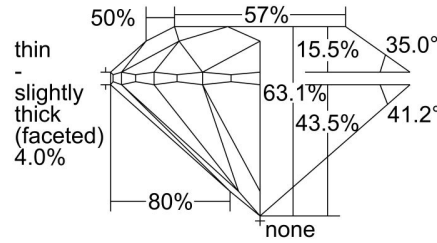

GIA NATURAL DIAMOND GRADING REPORT

April 24, 2024
 GIA Report Number 1495058470
 Shape and Cutting Style Round Brilliant
 Measurements 10.04 - 10.11 x 6.36 mm

GRADING RESULTS

Carat Weight 4.01 carat
 Color Grade I
 Clarity Grade SI1
 Cut Grade Excellent

ADDITIONAL GRADING INFORMATION

Polish Excellent
 Symmetry Excellent
 Fluorescence None
 Inscription(s): GIA 1495058470

Comments: Pinpoints are not shown. Surface graining is not shown.

PROPORTIONS

Profile to actual proportions

CLARITY CHARACTERISTICS

KEY TO SYMBOLS*

- Crystal
- ◡ Indented Natural
- ~ Feather
- △ Natural
- ⊙ Knot
- ∖ Needle

* Red symbols denote internal characteristics (inclusions). Green or black symbols denote external characteristics (blemishes). Diagram is an approximate representation of the diamond, and symbols shown indicate type, position, and approximate size of clarity characteristics. All clarity characteristics may not be shown. Details of finish are not shown.