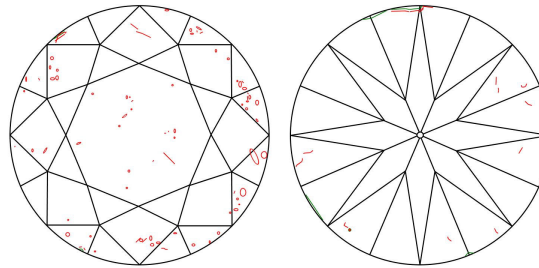

GIA NATURAL DIAMOND GRADING REPORT

April 24, 2024
 GIA Report Number 1495058470
 Shape and Cutting Style Round Brilliant
 Measurements 10.04 - 10.11 x 6.36 mm

GRADING RESULTS

Carat Weight 4.01 carat
 Color Grade I
 Clarity Grade SI1
 Cut Grade Excellent

ADDITIONAL GRADING INFORMATION

Polish Excellent
 Symmetry Excellent
 Fluorescence None
 Inscription(s): GIA 1495058470

Comments: Pinpoints are not shown. Surface graining is not shown.

PROPORTIONS

Profile to actual proportions

CLARITY CHARACTERISTICS

KEY TO SYMBOLS*

- Crystal
- ◡ Indented Natural
- ~ Feather
- △ Natural
- ⊙ Knot
- ∖ Needle

* Red symbols denote internal characteristics (inclusions). Green or black symbols denote external characteristics (blemishes). Diagram is an approximate representation of the diamond, and symbols shown indicate type, position, and approximate size of clarity characteristics. All clarity characteristics may not be shown. Details of finish are not shown.