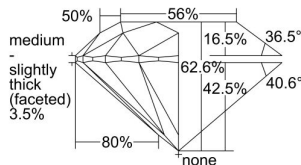

GIA®

FACSIMILE

GIA REPORT 1495063773

Verify this report at GIA.edu

GIA NATURAL DIAMOND DOSSIER®

April 12, 2024
GIA Report Number **1495063773**
Shape and Cutting Style ..... **Round Brilliant**
Measurements ..... **5.79 - 5.81 x 3.63 mm**

GRADING RESULTS

Carat Weight ..... **0.76 carat**
Color Grade ..... **K**
Clarity Grade **S11**
Cut Grade ..... **Excellent**

ADDITIONAL GRADING INFORMATION

Polish ..... **Excellent**
Symmetry ..... **Excellent**
Fluorescence ..... **None**
Clarity Characteristics..... **Feather, Crystal**
Inscription(s): **GIA 1495063773**

PROPORTIONS

Profile to actual proportions

GRADING SCALES

GIA COLOR SCALE	GIA CLARITY SCALE	GIA CUT SCALE	
D	FLAWLESS	EXCELLENT	
E	INTERNALLY FLAWLESS		
F		VVS₁	VERY GOOD
G	VVS₂		
H	VS₁	GOOD	
I	VS₂		
J	S1₁	FAIR	
K	S1₂		
L	I₁	POOR	
M	I₂		
N	I₃		
O			
P			
Q			
R			
S			
T			
U			
V			
W			
X			
Y			
Z