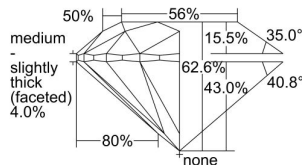

GIA®

FACSIMILE

GIA REPORT

1495065044

Verify this report at GIA.edu

GIA NATURAL DIAMOND DOSSIER®

April 12, 2024
GIA Report Number 1495065044
Shape and Cutting Style ..... Round Brilliant
Measurements ..... 4.70 - 4.72 x 2.95 mm

GRADING RESULTS

Carat Weight ..... 0.40 carat
Color Grade ..... D
Clarity Grade VVS1
Cut Grade ..... Excellent

ADDITIONAL GRADING INFORMATION

Polish ..... Excellent
Symmetry ..... Excellent
Fluorescence ..... None
Clarity Characteristics ..... Pinpoint
Inscription(s): GIA 1495065044

PROPORTIONS

Profile to actual proportions

GRADING SCALES

GIA COLOR SCALE

COLORLESS	D
	E
	F
	G
	H
	I
	J
NEAR COLORLESS	K
	L
FAIN	M
	N
	O
	P
VERY LIGHT	Q
	R
	S
	T
	U
	V
LIGHT	W
	X
	Y
	Z

GIA CLARITY SCALE

FLAWLESS	VERY VERY SLIGHTLY INCLUDED	VVS₁	
			VVS₂
INTERNALLY FLAWLESS	VERY SLIGHTLY INCLUDED	VS₁	
		VS₂	
SLIGHTLY INCLUDED	SLIGHTLY INCLUDED	SI₁	
		SI₂	
INCLUDED	INCLUDED	I₁	
		I₂	
		I₃	

GIA CUT SCALE

EXCELLENT
VERY GOOD
GOOD
FAIR
POOR