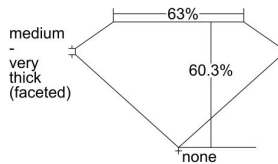

GIA®

FACSIMILE

GIA REPORT 1495141415

Verify this report at GIA.edu

GIA NATURAL DIAMOND DOSSIER®

April 19, 2024
GIA Report Number 1495141415
Shape and Cutting Style ..... Heart Brilliant
Measurements ..... 4.56 x 5.44 x 3.28 mm

GRADING RESULTS

Carat Weight ..... 0.50 carat
Color Grade ..... K
Clarity Grade VS1

ADDITIONAL GRADING INFORMATION

Polish ..... Excellent
Symmetry ..... Very Good
Fluorescence ..... Faint
Clarity Characteristics ..... Feather, Pinpoint
Inscription(s): GIA 1495141415

PROPORTIONS

Profile not to actual proportions

GRADING SCALES

GIA COLOR SCALE		GIA CLARITY SCALE			
COLORLESS	D	VERY VERY SLIGHTLY INCLUDED	FLAWLESS		
	E		INTERNALLY FLAWLESS		
	F	VERY SLIGHTLY INCLUDED	VVS₁		
	G		VVS₂		
	H		VS₁		
	NEAR COLORLESS	I	SLIGHTLY INCLUDED	VS₂	
		J		SI₁	
		FAINT	K	INCLUDED	SI₂
			L		I₁
			M		I₂
VERY LIGHT			N	INCLUDED	I₃
			O		
			P		
	Q				
LIGHT	R				
	S				
	T				
	U				
	V				
	Z