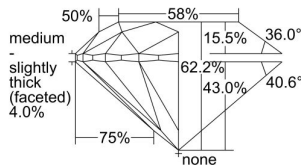

GIA®

FACSIMILE

GIA REPORT 1495144940

Verify this report at GIA.edu

GIA NATURAL DIAMOND DOSSIER®

April 22, 2024
GIA Report Number 1495144940
Shape and Cutting Style ..... Round Brilliant
Measurements ..... 5.64 - 5.67 x 3.52 mm

GRADING RESULTS

Carat Weight ..... 0.71 carat
Color Grade I
Clarity Grade S11
Cut Grade ..... Excellent

ADDITIONAL GRADING INFORMATION

Polish ..... Excellent
Symmetry ..... Excellent
Fluorescence ..... None
Clarity Characteristics ..... Crystal, Cloud
Inscription(s): GIA 1495144940

PROPORTIONS

Profile to actual proportions

GRADING SCALES

GIA COLOR SCALE	GIA CLARITY SCALE	GIA CUT SCALE	
D	FLAWLESS	EXCELLENT	
E	INTERNALLY FLAWLESS		
F		VVS₁	VERY GOOD
G	VVS₂		
H	VS₁	GOOD	
I	VS₂		
J	S1₁	FAIR	
K	S1₂		
L	I₁	POOR	
M	I₂		
N	I₃		
O			
P			
Q			
R			
S			
T			
U			
V			
W			
X			
Y			
Z