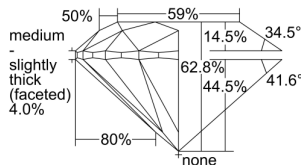

GIA®

FACSIMILE

GIA REPORT 1495163324

Verify this report at GIA.edu

GIA NATURAL DIAMOND DOSSIER®

May 20, 2024
GIA Report Number 1495163324
Shape and Cutting Style ..... Round Brilliant
Measurements ..... 5.88 - 5.93 x 3.70 mm

GRADING RESULTS

Carat Weight ..... 0.80 carat
Color Grade ..... G
Clarity Grade S11
Cut Grade ..... Excellent

ADDITIONAL GRADING INFORMATION

Polish ..... Excellent
Symmetry ..... Excellent
Fluorescence ..... None
Clarity Characteristics ..... Feather, Crystal, Cloud
Inspection(s): GIA 1495163324

PROPORTIONS

Profile to actual proportions

GRADING SCALES

GIA COLOR SCALE

COLORED	D
	E
	F
	G
	H
	I
	J
NEAR COLORLESS	K
	L
Faint	M
	N
	O
	P
Very Light	Q
	R
	S
	T
	U
	V
	W
	X
	Y
Light	Z

GIA CLARITY SCALE

FLAWLESS	VERY VERY SLIGHTLY INCLUDED	VVS₁	VVS₂	VS₁	VS₂	S1₁	S1₂	I₁	I₂	I₃	
											INTERNAL FLAWLESS

GIA CUT SCALE

EXCELLENT
VERY GOOD
GOOD
FAIR
POOR