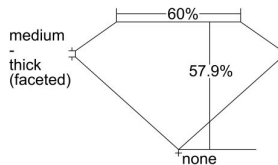

GIA®

FACSIMILE

GIA REPORT 1495170713

Verify this report at GIA.edu

GIA NATURAL DIAMOND DOSSIER®

April 24, 2024
GIA Report Number 1495170713
Shape and Cutting Style ..... Heart Brilliant
Measurements ..... 5.76 x 6.77 x 3.92 mm

GRADING RESULTS

Carat Weight ..... 0.90 carat
Color Grade ..... J
Clarity Grade VS1

ADDITIONAL GRADING INFORMATION

Polish ..... Excellent
Symmetry ..... Excellent
Fluorescence ..... None
Clarity Characteristics ..... Crystal
Inscription(s): GIA 1495170713

PROPORTIONS

Profile not to actual proportions

GRADING SCALES

GIA COLOR SCALE		GIA CLARITY SCALE			
COLORLESS	D	VERY VERY SLIGHTLY INCLUDED	FLAWLESS		
	E		INTERNALLY FLAWLESS		
	F	VERY SLIGHTLY INCLUDED	VVS₁		
	G		VVS₂		
	H		VS₁		
	NEAR COLORLESS	I	SLIGHTLY INCLUDED	VS₂	
		J		SI₁	
		FAINT	K	INCLUDED	SI₂
			L		I₁
			M		I₂
VERT LIGHT	N	INCLUDED	I₃		
	O				
	P				
	Q				
	R				
LIGHT	S				
	T				
	U				
	V				
	W				
X					
Y					
Z