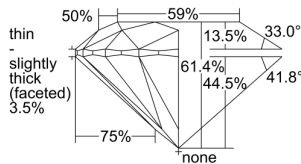

GIA®

FACSIMILE

GIA REPORT 1495205953

Verify this report at GIA.edu

GIA NATURAL DIAMOND DOSSIER®

May 01, 2024
GIA Report Number 1495205953
Shape and Cutting Style ..... Round Brilliant
Measurements ..... 6.30 - 6.33 x 3.88 mm

GRADING RESULTS

Carat Weight ..... 0.93 carat
Color Grade ..... H
Clarity Grade S11
Cut Grade ..... Excellent

ADDITIONAL GRADING INFORMATION

Polish ..... Excellent
Symmetry ..... Excellent
Fluorescence ..... None
Clarity Characteristics ..... Cloud, Crystal, Feather
Inscription(s): GIA 1495205953

PROPORTIONS

Profile to actual proportions

GRADING SCALES

GIA COLOR SCALE	GIA CLARITY SCALE	GIA CUT SCALE	
D	FLAWLESS	EXCELLENT	
E	INTERNALLY FLAWLESS		
F		VVS₁	VERY GOOD
G	VVS₂		
H	VS₁	GOOD	
I	VS₂		
J	S1₁	FAIR	
K	S1₂		
L	I₁	POOR	
M	I₂		
N	I₃		
O			
P			
Q			
R			
S			
T			
U			
V			
W			
X			
Y			
Z