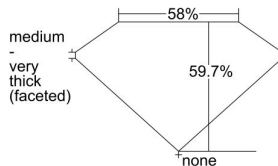

GIA®

FACSIMILE

GIA REPORT 1495218583

Verify this report at GIA.edu

GIA NATURAL DIAMOND DOSSIER®

April 30, 2024
GIA Report Number 1495218583
Shape and Cutting Style ..... Heart Brilliant
Measurements ..... 4.72 x 5.52 x 3.29 mm

GRADING RESULTS

Carat Weight ..... 0.50 carat
Color Grade ..... D
Clarity Grade VVS1

ADDITIONAL GRADING INFORMATION

Polish ..... Very Good
Symmetry ..... Very Good
Fluorescence ..... None
Clarity Characteristics..... Pinpoint, Cloud, Needle, Feather
Inscription(s): GIA 1495218583

PROPORTIONS

Profile not to actual proportions

GRADING SCALES

GIA COLOR SCALE		GIA CLARITY SCALE			
COLORLESS	D	VERY VERY SLIGHTLY INCLUDED	FLAWLESS		
	E		INTERNALLY FLAWLESS		
	F	VERY SLIGHTLY INCLUDED	VVS₁		
	G		VVS₂		
	H		VS₁		
	NEAR COLORLESS	I	SLIGHTLY INCLUDED	VS₂	
		J		SI₁	
		FAINT	K	INCLUDED	SI₂
			L		I₁
			M		I₂
VERT LIGHT	N	LIGHT	I₃		
	O				
	P				
	Q				
	R