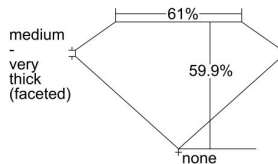

GIA®

FACSIMILE

GIA REPORT 1495220338

Verify this report at GIA.edu

GIA NATURAL DIAMOND DOSSIER®

April 29, 2024
GIA Report Number 1495220338
Shape and Cutting Style ..... Heart Brilliant
Measurements ..... 3.94 x 4.68 x 2.80 mm

GRADING RESULTS

Carat Weight ..... 0.31 carat
Color Grade ..... E
Clarity Grade SI1

ADDITIONAL GRADING INFORMATION

Polish ..... Excellent
Symmetry ..... Very Good
Fluorescence ..... None
Clarity Characteristics ..... Cloud, Crystal
Inscription(s): GIA 1495220338

PROPORTIONS

Profile not to actual proportions

GRADING SCALES

GIA COLOR SCALE		GIA CLARITY SCALE			
COLORLESS	D	VERY VERY SLIGHTLY INCLUDED	FLAWLESS		
	E		INTERNALLY FLAWLESS		
	F	VERY SLIGHTLY INCLUDED	VVS₁		
	G		VVS₂		
	H		VS₁		
	NEAR COLORLESS	I	SLIGHTLY INCLUDED	VS₂	
		J		SI₁	
		FAINT	K	INCLUDED	SI₂
			L		I₁
			M		I₂
VERT LIGHT	N	LIGHT	I₃		
	O				
	P				
	Q				
	R