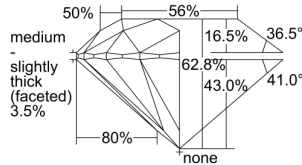

GIA®

FACSIMILE

GIA REPORT 1495221709

Verify this report at GIA.edu

GIA NATURAL DIAMOND DOSSIER®

May 02, 2024
GIA Report Number 1495221709
Shape and Cutting Style ..... Round Brilliant
Measurements ..... 5.90 - 5.94 x 3.72 mm

GRADING RESULTS

Carat Weight ..... 0.80 carat
Color Grade ..... G
Clarity Grade S11
Cut Grade ..... Excellent

ADDITIONAL GRADING INFORMATION

Polish ..... Excellent
Symmetry ..... Excellent
Fluorescence ..... None
Clarity Characteristics..... Cloud, Crystal, Feather
Inscription(s): GIA 1495221709

PROPORTIONS

Profile to actual proportions

GRADING SCALES

GIA COLOR SCALE	GIA CLARITY SCALE	GIA CUT SCALE	
D	FLAWLESS	EXCELLENT	
E	INTERNALLY FLAWLESS		
F		VVS₁	VERY GOOD
G	VVS₂		
H	VS₁	GOOD	
I	VS₂		
J	S1₁	FAIR	
K	S1₂		
L	I₁	POOR	
M	I₂		
N	I₃		
O			
P			
Q			
R			
S			
T			
U			
V			
W			
X			
Y			
Z