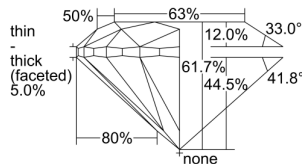

GIA®

FACSIMILE

GIA REPORT 1495230791

Verify this report at GIA.edu

GIA NATURAL DIAMOND DOSSIER®

April 29, 2024
GIA Report Number 1495230791
Shape and Cutting Style ..... Round Brilliant
Measurements ..... 4.25 - 4.29 x 2.64 mm

GRADING RESULTS

Carat Weight ..... 0.30 carat
Color Grade ..... H
Clarity Grade VS1
Cut Grade ..... Very Good

ADDITIONAL GRADING INFORMATION

Polish ..... Excellent
Symmetry ..... Excellent
Fluorescence ..... Faint
Clarity Characteristics ..... Crystal, Pinpoint
Inscription(s): GIA 1495230791

PROPORTIONS

Profile to actual proportions

GRADING SCALES

GIA COLOR SCALE	GIA CLARITY SCALE	GIA CUT SCALE	
D	FLAWLESS	EXCELLENT	
E	INTERNALLY FLAWLESS		
F		VVS₁	VERY GOOD
G	VVS₂		
H	VS₁	GOOD	
I	VS₂		
J	SI₁	FAIR	
K	SI₂		
L	I₁	POOR	
M			
N			
O	I₂		
P			
Q	I₃		
R			
S			
T			
U			
V			
W			
X			
Y			
Z