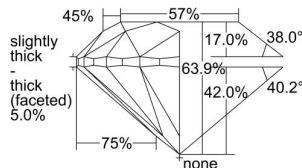

GIA®

FACSIMILE

GIA REPORT 1495233273

Verify this report at GIA.edu

GIA NATURAL DIAMOND DOSSIER®

May 08, 2024
GIA Report Number 1495233273
Shape and Cutting Style ..... Round Brilliant
Measurements ..... 5.53 - 5.57 x 3.55 mm

GRADING RESULTS

Carat Weight ..... 0.70 carat
Color Grade ..... E
Clarity Grade VS1
Cut Grade ..... Very Good

ADDITIONAL GRADING INFORMATION

Polish ..... Excellent
Symmetry ..... Very Good
Fluorescence ..... None
Clarity Characteristics..... Crystal, Cloud, Needle, Pinpoint
Inscription(s): GIA 1495233273

PROPORTIONS

Profile to actual proportions

GRADING SCALES

GIA COLOR SCALE	GIA CLARITY SCALE	GIA CUT SCALE
D	FLAWLESS	EXCELLENT
E	INTERNALLY FLAWLESS	
F	VVS₁	VERY GOOD
G		
H	VS₁	GOOD
I		
J	VS₂	FAIR
K		
L	SI₁	POOR
M		
N	I₁	
O		
P	I₂	
Q		
R	I₃	
S		
T		
U		
V		
W		
X		
Y		
Z