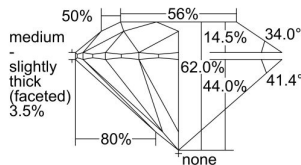

GIA®

FACSIMILE

GIA REPORT 1495247749

Verify this report at GIA.edu

GIA NATURAL DIAMOND DOSSIER®

May 01, 2024
GIA Report Number 1495247749
Shape and Cutting Style ..... Round Brilliant
Measurements ..... 4.30 - 4.32 x 2.67 mm

GRADING RESULTS

Carat Weight ..... 0.30 carat
Color Grade ..... D
Clarity Grade S11
Cut Grade ..... Excellent

ADDITIONAL GRADING INFORMATION

Polish ..... Excellent
Symmetry ..... Excellent
Fluorescence ..... Faint
Clarity Characteristics..... Crystal, Feather, Cavity
Inscription(s): GIA 1495247749

PROPORTIONS

Profile to actual proportions

GRADING SCALES

GIA COLOR SCALE	GIA CLARITY SCALE	GIA CUT SCALE	
D	FLAWLESS	EXCELLENT	
E	INTERNALLY FLAWLESS		
F		VVS₁	VERY GOOD
G	VVS₂		
H	VS₁	GOOD	
I	VS₂		
J	S1₁	FAIR	
K	S1₂		
L	I₁	POOR	
M	I₂		
N	I₃		
O			
P			
Q			
R			
S			
T			
U			
V			
W			
X			
Y			
Z