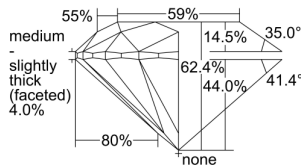

GIA®

FACSIMILE

GIA REPORT 1495249531

Verify this report at GIA.edu

GIA NATURAL DIAMOND DOSSIER®

May 02, 2024
GIA Report Number 1495249531
Shape and Cutting Style ..... Round Brilliant
Measurements ..... 4.56 - 4.58 x 2.85 mm

GRADING RESULTS

Carat Weight ..... 0.36 carat
Color Grade ..... H
Clarity Grade VS1
Cut Grade ..... Excellent

ADDITIONAL GRADING INFORMATION

Polish ..... Excellent
Symmetry ..... Excellent
Fluorescence ..... None
Clarity Characteristics ..... Cloud, Pinpoint
Inscription(s): GIA 1495249531

PROPORTIONS

Profile to actual proportions