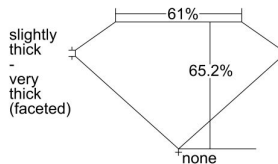

GIA®

FACSIMILE

GIA REPORT 1495257497

Verify this report at GIA.edu

GIA NATURAL DIAMOND DOSSIER®

May 03, 2024
GIA Report Number 1495257497
Shape and Cutting Style ..... Pear Brilliant
Measurements ..... 7.36 x 4.88 x 3.18 mm

GRADING RESULTS

Carat Weight ..... 0.70 carat
Color Grade ..... G
Clarity Grade VVS2

ADDITIONAL GRADING INFORMATION

Polish ..... Excellent
Symmetry ..... Very Good
Fluorescence ..... Faint
Clarity Characteristics ..... Pinpoint
Inscription(s): GIA 1495257497

PROPORTIONS

Profile not to actual proportions

GRADING SCALES

GIA COLOR SCALE		GIA CLARITY SCALE			
COLORLESS	D	VERY VERY SLIGHTLY INCLUDED	FLAWLESS		
	E		INTERNALLY FLAWLESS		
	F	VERY SLIGHTLY INCLUDED	VVS₁		
	G		VVS₂		
	H		VS₁		
	NEAR COLORLESS	I	SLIGHTLY INCLUDED	VS₂	
		J		SI₁	
		FAINT	K	INCLUDED	SI₂
			L		I₁
			M		I₂
VERY LIGHT			N	INCLUDED	I₃
			O		
			P		
	Q				
LIGHT	R				
	S				
	T				
	U				
	V				
	Z