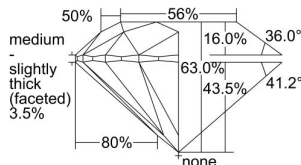

GIA®

FACSIMILE

GIA REPORT 1495266899

Verify this report at GIA.edu

GIA NATURAL DIAMOND DOSSIER®

May 03, 2024
GIA Report Number 1495266899
Shape and Cutting Style ..... Round Brilliant
Measurements ..... 5.38 - 5.41 x 3.40 mm

GRADING RESULTS

Carat Weight ..... 0.60 carat
Color Grade ..... J
Clarity Grade VS1
Cut Grade ..... Excellent

ADDITIONAL GRADING INFORMATION

Polish ..... Excellent
Symmetry ..... Excellent
Fluorescence ..... None
Clarity Characteristics ..... Cloud, Pinpoint
Inscription(s): GIA 1495266899

PROPORTIONS

Profile to actual proportions

GRADING SCALES

GIA COLOR SCALE

COLORLESS	D
	E
	F
	G
	H
	I
	J
NEAR COLORLESS	K
	L
Faint	M
	N
	O
	P
Very Light	Q
	R
	S
	T
	U
	V
Light	W
	X
	Y
	Z

GIA CLARITY SCALE

FLAWLESS	VERY VERY SLIGHTLY INCLUDED	VVS₁	
			VVS₂
INTERNALLY FLAWLESS	VERY SLIGHTLY INCLUDED	VS₁	
		VS₂	
SLIGHTLY INCLUDED	SLIGHTLY INCLUDED	SI₁	
		SI₂	
INCLUDED	INCLUDED	I₁	
		I₂	
		I₃	

GIA CUT SCALE

EXCELLENT	VERY GOOD	GOOD	FAIR	POOR