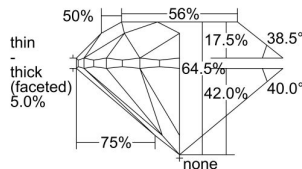

GIA®

FACSIMILE

GIA REPORT 1495270946

Verify this report at GIA.edu

GIA NATURAL DIAMOND DOSSIER®

May 06, 2024
GIA Report Number 1495270946
Shape and Cutting Style ..... Round Brilliant
Measurements ..... 4.92 - 4.96 x 3.19 mm

GRADING RESULTS

Carat Weight ..... 0.50 carat
Color Grade ..... H
Clarity Grade VVS1
Cut Grade ..... Very Good

ADDITIONAL GRADING INFORMATION

Polish ..... Excellent
Symmetry ..... Excellent
Fluorescence ..... Faint
Clarity Characteristics ..... Indented Natural
Inscription(s): GIA 1495270946

PROPORTIONS

Profile to actual proportions

GRADING SCALES

GIA
COLOR
SCALE

COLORLESS	D
	E
	F
	G
	H
	I
	J
NEAR COLORLESS	K
	L
	M
	N
	O
	P
	Q
	R
	S
	T
	U
	V
	W
	X
	Y
	Z

GIA
CLARITY
SCALE

VERY VERY SLIGHTLY INCLUDED	FLAWLESS
	INTERNALLY FLAWLESS
VERY SLIGHTLY INCLUDED	VVS₁
	VVS₂
SLIGHTLY INCLUDED	VS₁
	VS₂
INCLUDED	I₁
	I₂
	I₃

GIA
CUT
SCALE

EXCELLENT
VERY GOOD
GOOD
FAIR
POOR