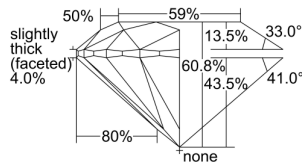

GIA®

FACSIMILE

GIA REPORT 1495277431

Verify this report at GIA.edu

GIA NATURAL DIAMOND DOSSIER®

May 06, 2024
GIA Report Number 1495277431
Shape and Cutting Style ..... Round Brilliant
Measurements ..... 4.32 - 4.34 x 2.63 mm

GRADING RESULTS

Carat Weight ..... 0.30 carat
Color Grade I
Clarity Grade VVS1
Cut Grade ..... Excellent

ADDITIONAL GRADING INFORMATION

Polish ..... Excellent
Symmetry ..... Excellent
Fluorescence ..... None
Clarity Characteristics..... Pinpoint, Surface Graining
Inscription(s): GIA 1495277431

PROPORTIONS

Profile to actual proportions

GRADING SCALES

GIA COLOR SCALE	GIA CLARITY SCALE	GIA CUT SCALE	
D	FLAWLESS	EXCELLENT	
E	INTERNALLY FLAWLESS		
F		VVS₁	VERY GOOD
G	VVS₂		
H	VS₁	GOOD	
I	VS₂		
J	SI₁	FAIR	
K	SI₂		
L	I₁	POOR	
M			
N			
O	I₂		
P			
Q	I₃		
R			
S			
T			
U			
V			
W			
X			
Y			
Z