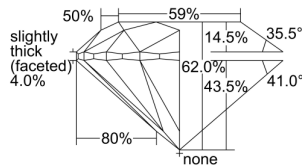

GIA®

FACSIMILE

GIA REPORT 1495277804

Verify this report at GIA.edu

GIA NATURAL DIAMOND DOSSIER®

May 06, 2024
GIA Report Number 1495277804
Shape and Cutting Style ..... Round Brilliant
Measurements ..... 5.73 - 5.75 x 3.56 mm

GRADING RESULTS

Carat Weight ..... 0.73 carat
Color Grade ..... D
Clarity Grade VS2
Cut Grade ..... Excellent

ADDITIONAL GRADING INFORMATION

Polish ..... Excellent
Symmetry ..... Excellent
Fluorescence ..... Medium Blue
Clarity Characteristics ..... Crystal
Inscription(s): GIA 1495277804

PROPORTIONS

Profile to actual proportions

GRADING SCALES

GIA COLOR SCALE	GIA CLARITY SCALE	GIA CUT SCALE	
D	FLAWLESS	EXCELLENT	
E	INTERNALLY FLAWLESS		
F		VVS₁	VERY GOOD
G	VVS₂		
H	VS₁	GOOD	
I	VS₂		
J	SI₁	FAIR	
K	SI₂		
L	I₁	POOR	
M	I₂		
N	I₃		
O			
P			
Q			
R			
S			
T			
U			
V			
W			
X			
Y			
Z